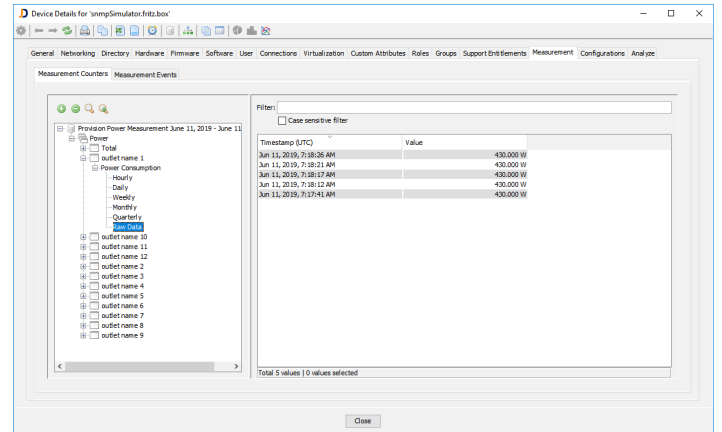

Sensors

Sensor devices provide temperature and humidity information.

Windows Devices

JDisc Discovery can collect any set of Windows Perfmon counters. A template defines which counters are part of the current configuration.

JDisc Discovery can also aggregate the values and show hourly, daily, weekly, monthly and quarterly statistics about min, max and average values.

PDU's

JDisc Discovery collects the current power usage per socket.

Routers and Switches

Switches and routers provide interface statistics such as packets per second, bytes sent, and more.

The built in interactive line charts graphically visualize the usage over time. Peaks and lows can easily be identified.