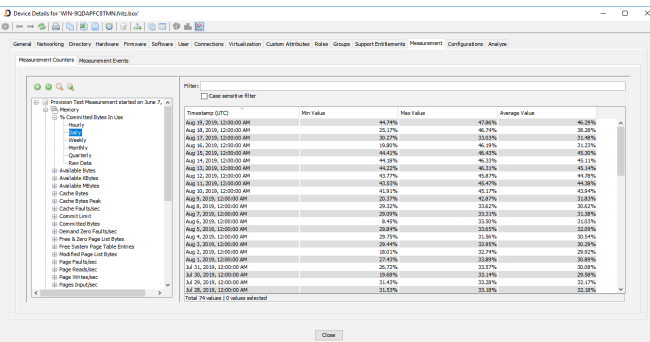

Sensors

Sensor devices provide temperature and humidity information.

Windows Devices

JDisc Discovery can collect any set of Windows Perfmon counters. A template defines which counters are part of the current configuration.

JDisc Discovery can also aggregate the values and show hourly, daily, weekly, monthly and quarterly statistics about min, max and average values.

PDU's

JDisc Discovery collects the current power usage per socket.

Routers and Switches

Switches and routers provide interface statistics such as packets per second, bytes sent, and more.

The built in interactive line charts graphically visualize the usage over time. Peaks and lows can easily be identified.