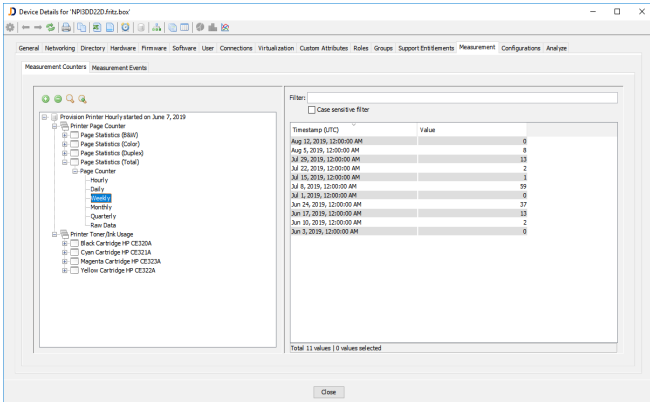

Define individual templates for Windows. A template may contain any counter offered by the Windows Perfmon infrastructure. Deploy any number of templates to a device.

Your benefits at a glance:

- Collection of any measurements
- Compare the infos
- Time curve
- Detailed overview of consumption and performance data

JDisc Discovery - Measurement Add-On Capabilities

Printers

For most printers, JDisc Discovery collects the number of printed pages (total, color, b&w, duplex) and toner/ink levels. Aggregations show the values on an hourly, daily, weekly, monthly, or quarterly base.