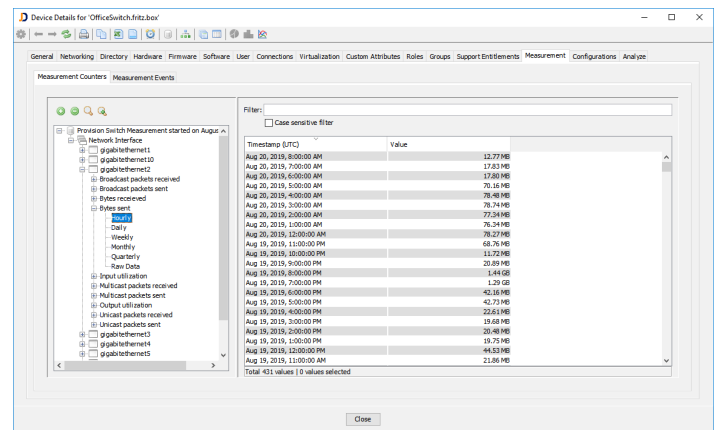

JDisc Discovery can also aggregate the values and show hourly, daily, weekly, monthly and quarterly statistics about min, max and average values.

PDU's

JDisc Discovery collects the current power usage per socket.

Routers and Switches

Switches and routers provide interface statistics such as packets per second, bytes sent, and more.

The built in interactive line charts graphically visualize the usage over time. Peaks and lows can easily be identified.