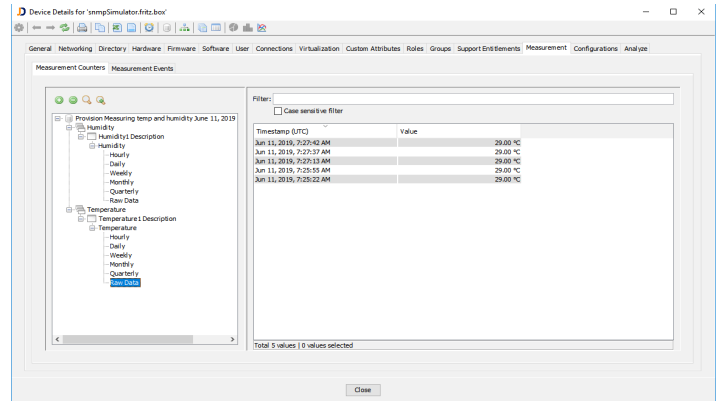

Sensors

Sensor devices provide temperature and humidity information.