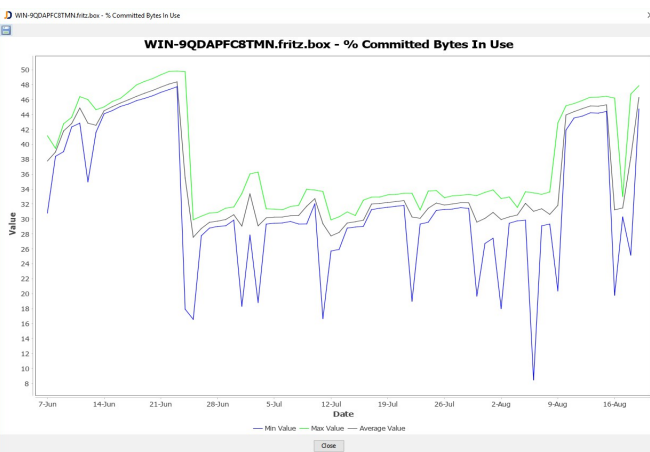

JDisc Discovery can also aggregate the values and show hourly, daily, weekly, monthly and quarterly statistics about min, max and average values.

PDU's

JDisc Discovery collects the current power usage per socket.

Routers and Switches

Switches and routers provide interface statistics such as packets per second, bytes sent, and more.

The built in interactive line charts graphically visualize the usage over time. Peaks and lows can easily be identified.